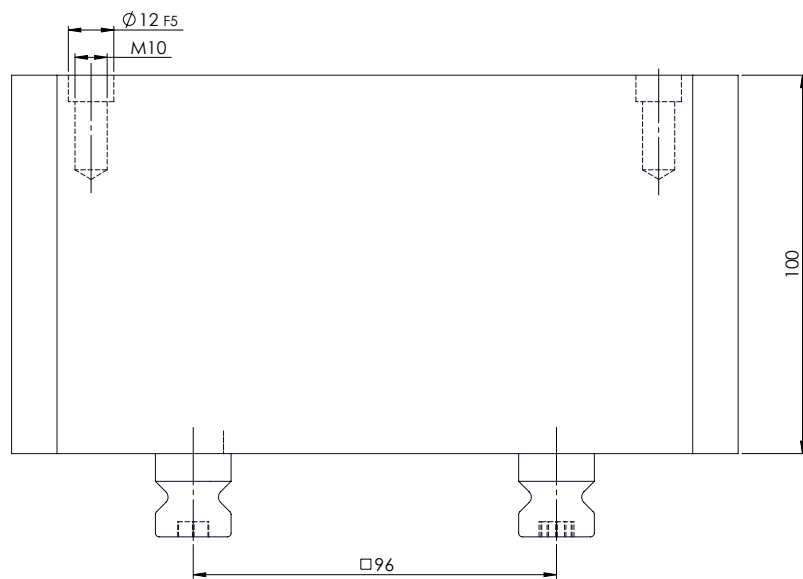

ITEM NO.	44100
DESCRIPTION	Quick·Point® 96, Riser, 192 x 156 mm, Height 100 mm
ISSUE DATE	04.05.2021

ITEM NO.	44100
DESCRIPTION	Quick-Point® 96, Riser, 192 x 156 mm, Height 100 mm
ISSUE DATE	04.05.2021