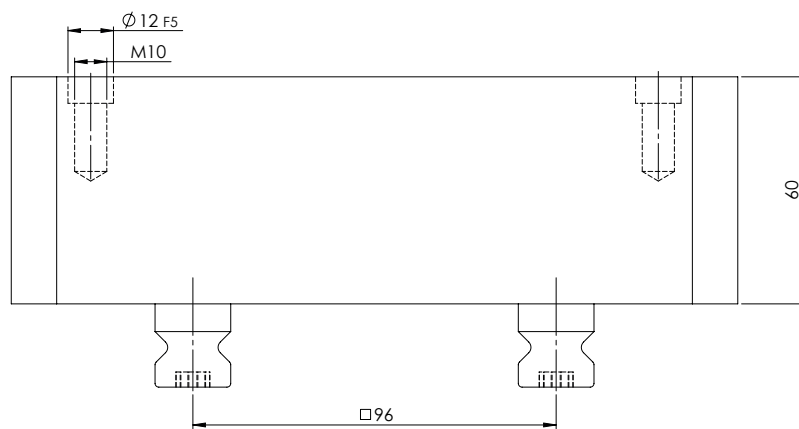

ITEM NO.	44060
DESCRIPTION	Quick-Point® 96, Riser, 192 x 156 mm, Height 60 mm
ISSUE DATE	04.05.2021

ITEM NO.	44060
DESCRIPTION	Quick-Point® 96, Riser, 192 x 156 mm, Height 60 mm
ISSUE DATE	04.05.2021