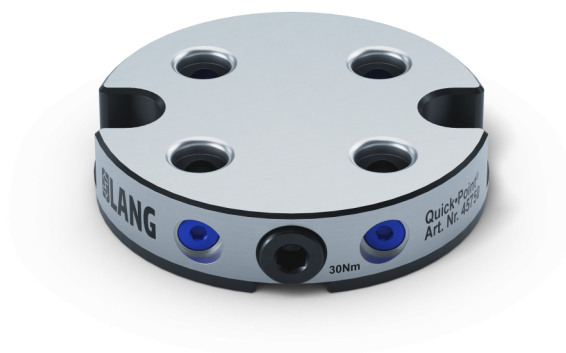

Quick-Point® 52, Round Plate

Ø 116 x 27 mm, with mounting bores at a distance of 96 mm

Item No. 45750

Dimensions	Ø 116 x 27 mm (4.57" x 1.06")
Clamping type	Single clamping
Clamping units	1-fold
Mounting bores	at 96 mm distance
Keyways	20 H7
M5 indexing bores	No, but possible (customisable)
Packaging Unit	1 Piece
Weight	1.8 kg (3.97 lbs)
Material	Steel

Quick-Point® 52, Round Plate

ø 116 x 27 mm, with mounting bores at a distance of 96 mm

Item No. 45750